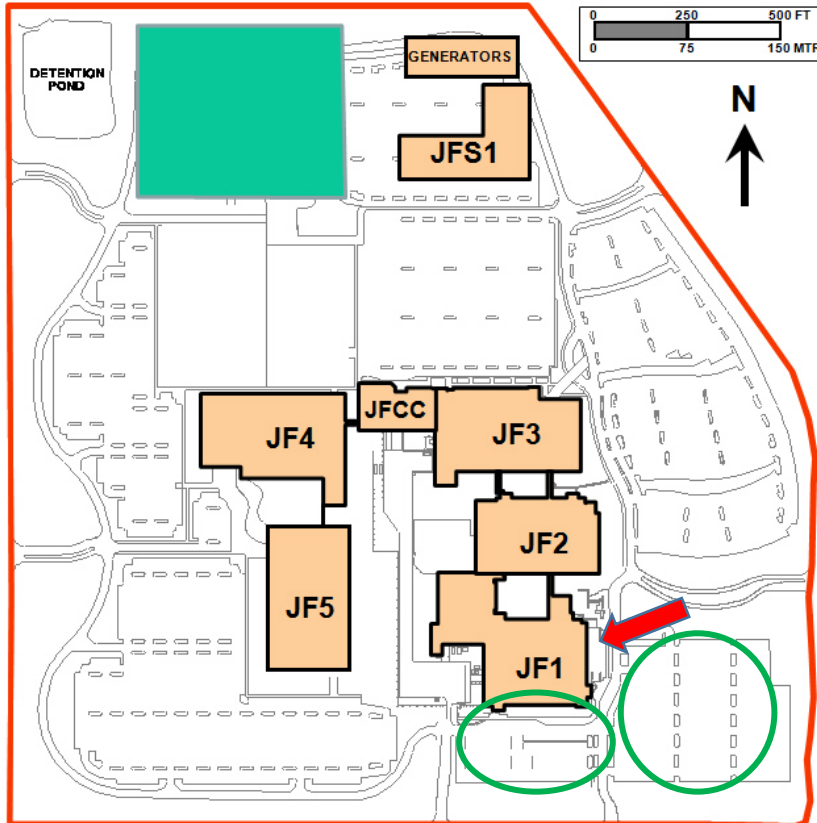

ISTC Cloud Computing Retreat Logistics

Sept. 4-5, 2014

Intel Address:

2111 NE 25th Avenue
Hillsboro, OR 97124

*Please enter in the JF1 Lobby. We will have badges and security. We will escort you to the room.
See map below.

Land & Construction Asset Decision

OR – Jones Farm Site Plan

← JF1 Lobby Entrance

○ Parking

Contact Numbers

Jeff Parkhurst: 916 607 8122

Tanya Mccutchen: 503 816 1230

Nearby Airport: Portland International (PDX): You will take 205S to 84W to i405 and then to 26W. This will take you all freeway to the freeway exits of Hillsboro.

I suggest using Google maps to get to your hotels