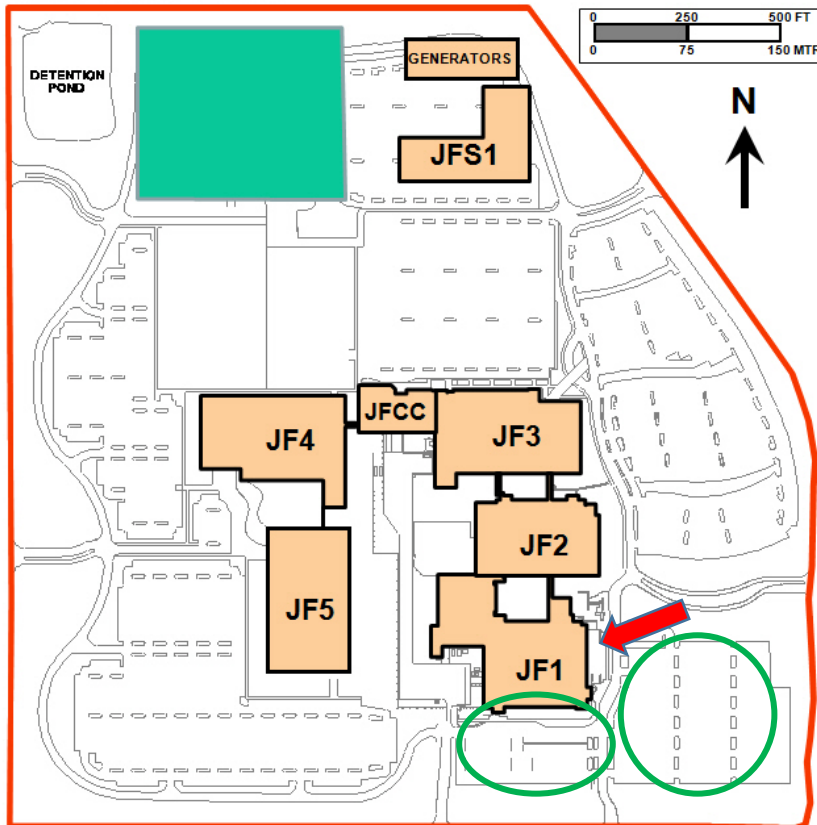

ISTC Cloud Computing Retreat Logistics

Aug. 27-28, 2015

Intel Address:

2111 NE 25th Avenue
Hillsboro, OR 97124

*Please enter in the JF1 Lobby. We will have badges and security. We will escort you to the room.
See map below.

Land & Construction Asset Decision

OR – Jones Farm Site Plan

← JF1 Lobby Entrance

○ Parking

Contact Numbers

Jeff Parkhurst: 916 607 8122

Tanya Mccutchen: 503 816 1230

Nearby Airport: Portland International (PDX): You will take 205S to 84W to i405 and then to 26W. This will take you all freeway to the freeway exits of Hillsboro.

I suggest using Google maps to get to your hotels